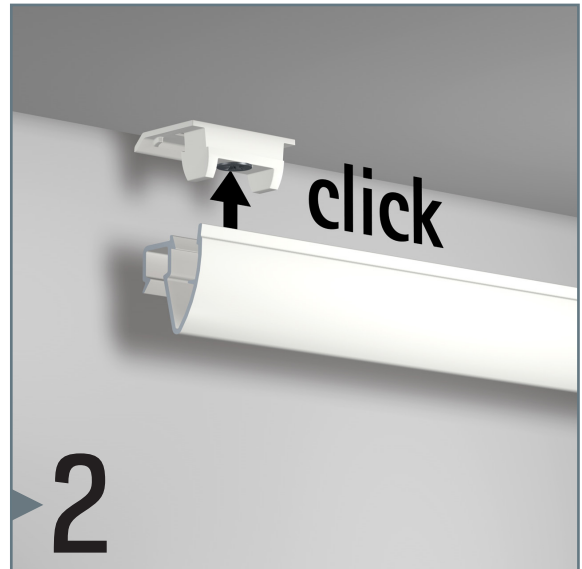

# UP RAIL

3 CLIPS/M - 20 KG/M

installation movie:

FLEXIBLE  
SAFE  
STRONG