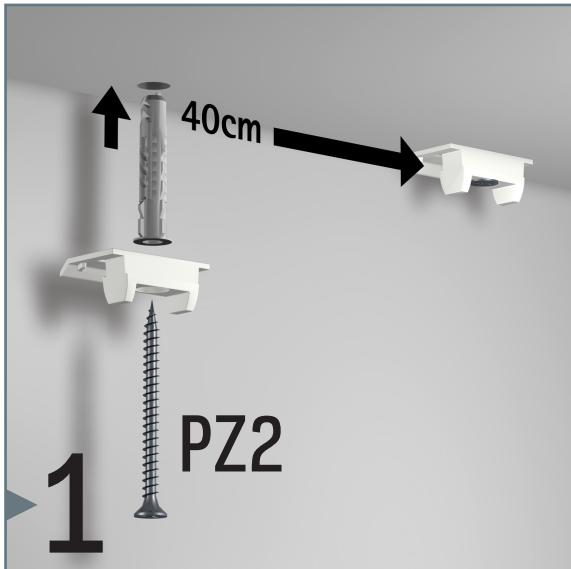

# UP RAIL

3 CLIPS/M - 20 KG/M

installation movie:

FLEXIBLE  
SAFE  
STRONG